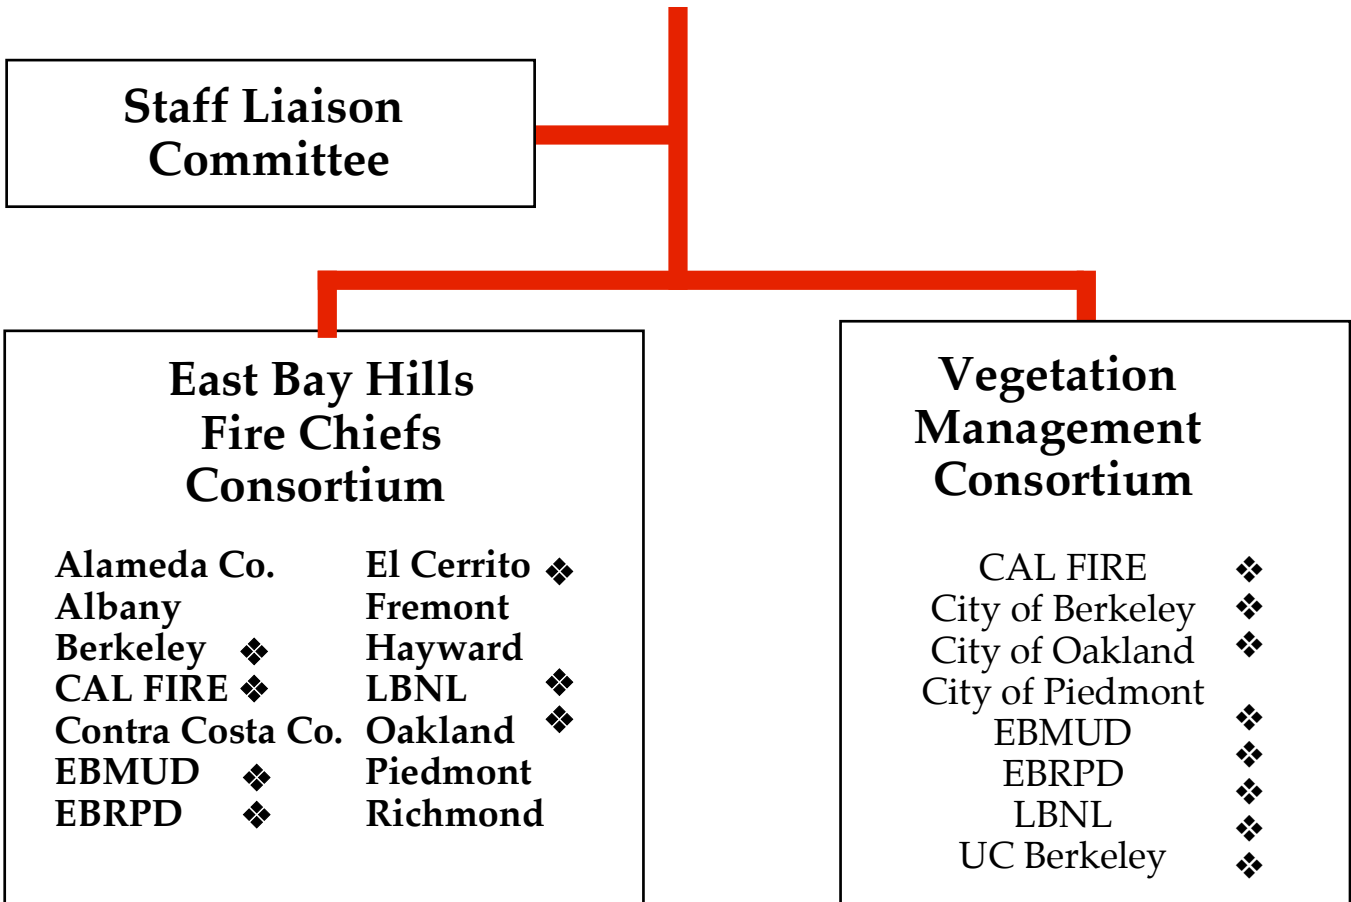

# Organization Structure

City of Berkeley  
 City of El Cerrito  
 City of Oakland ★  
 California Department of Forestry & Fire Protection (CAL FIRE)  
 East Bay Municipal Utility District (EBMUD)  
 East Bay Regional Park District (EBRPD)  
 Lawrence Berkeley National Laboratory (LBNL)  
 Moraga Orinda Fire Prevention District (MOFD)  
 University of California, Berkeley (UCB) ★